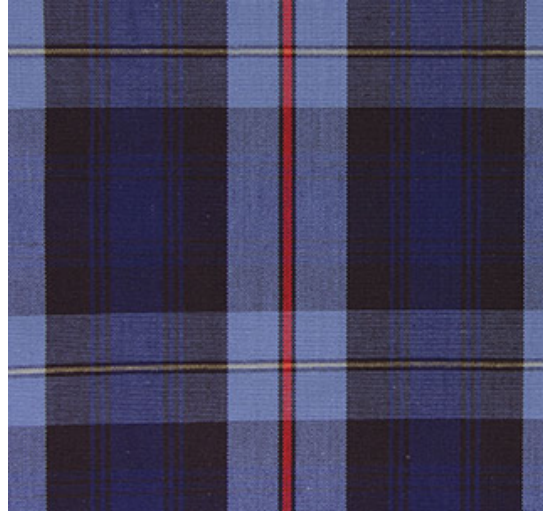

Saint Catherine of Siena- Cincinnati OH

Shaheen's Uniform Shopping guide

Girls

Cotton Polo Shirt (short and long sleeve)

White, Navy

Dri-Fit Polo Shirt (short sleeve)

White, Light Blue

Round Collar Blouse: White

Pinafore (K-5)

Plaid 41

Skirt/Skort

Plaid 41

Pants and Shorts

Plaid 41

Sweaters: Navy, Grey

Shaheen's offers a wide variety of uniform accessories including socks, tights, belts, matching hair accessories and more! Please refer to your schools guidelines.